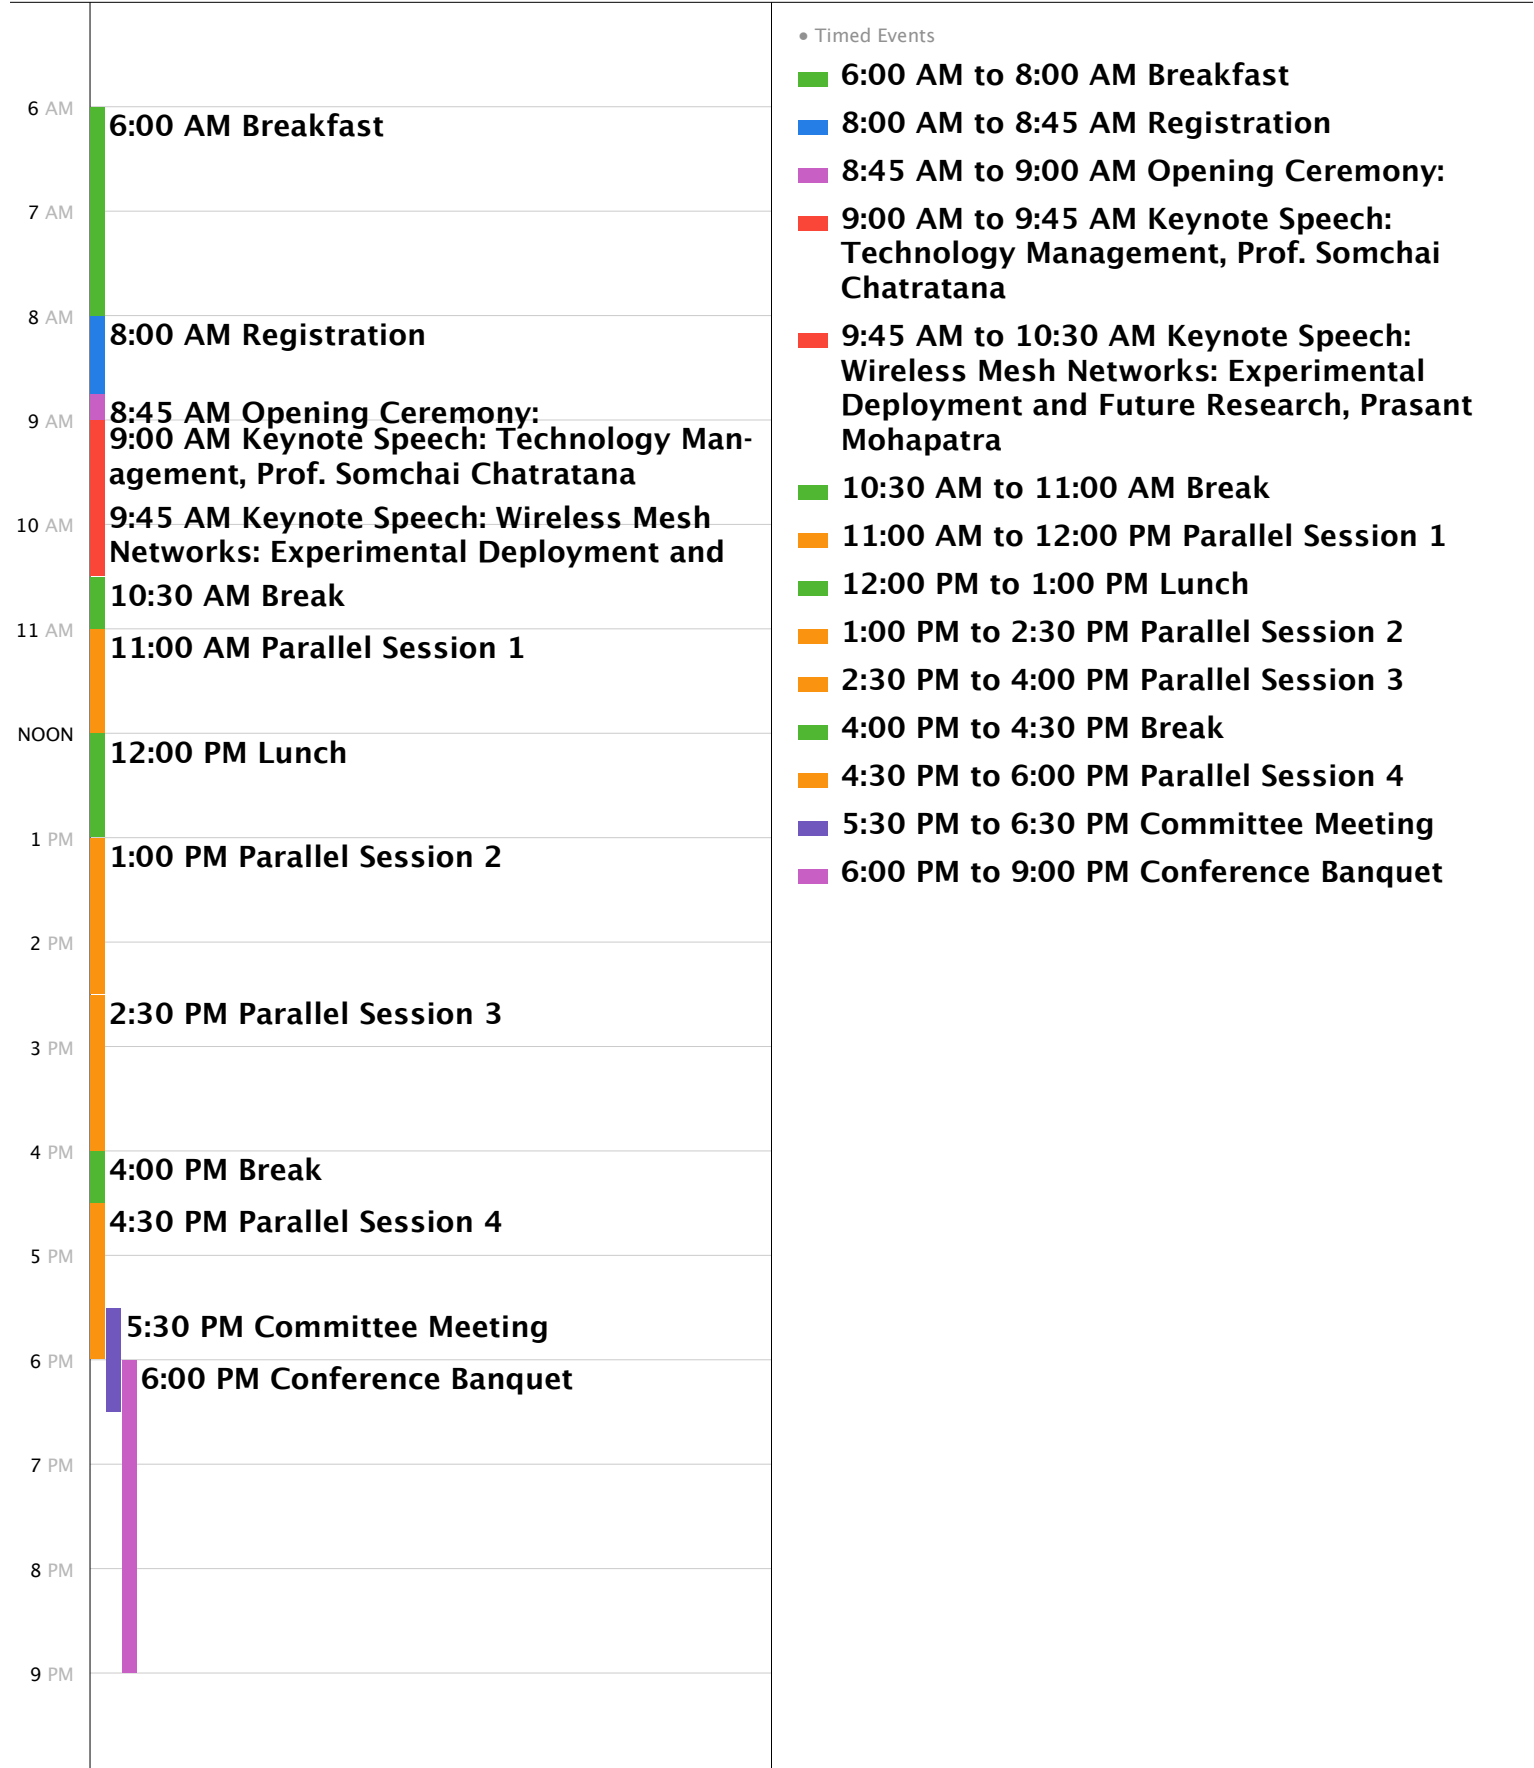

Wednesday, May 6

Week 18 of 2009

- Parallel Sessions
- Registration
- Management
- Keynotes
- Preparation
- BF/Lunch/Break
- Social Networks

May 2009							June 2009						
S	M	T	W	T	F	S	S	M	T	W	T	F	S
					1	2		1	2	3	4	5	6
3	4	5	6	7	8	9	7	8	9	10	11	12	13
10	11	12	13	14	15	16	14	15	16	17	18	19	20
17	18	19	20	21	22	23	21	22	23	24	25	26	27
24	25	26	27	28	29	30	28	29	30				
31													

Thursday, May 7

Week 19 of 2009

- Parallel Sessions
- Registration
- Management
- Keynotes
- Preparation
- BF/Lunch/Break
- Social Networks

May 2009							June 2009							
S	M	T	W	T	F	S	S	M	T	W	T	F	S	
					1	2			1	2	3	4	5	6
3	4	5	6	7	8	9	7	8	9	10	11	12	13	
10	11	12	13	14	15	16	14	15	16	17	18	19	20	
17	18	19	20	21	22	23	21	22	23	24	25	26	27	
24	25	26	27	28	29	30	28	29	30					
31														

Friday, May 8

Week 19 of 2009

- Parallel Sessions
- Registration
- Management
- Keynotes
- Preparation
- BF/Lunch/Break
- Social Networks

May 2009							June 2009						
S	M	T	W	T	F	S	S	M	T	W	T	F	S
					1	2		1	2	3	4	5	6
3	4	5	6	7	8	9	7	8	9	10	11	12	13
10	11	12	13	14	15	16	14	15	16	17	18	19	20
17	18	19	20	21	22	23	21	22	23	24	25	26	27
24	25	26	27	28	29	30	28	29	30				
31													

Saturday, May 9

Week 19 of 2009

- Parallel Sessions
- Registration
- Management
- Keynotes
- Preparation
- BF/Lunch/Break
- Social Networks

May 2009							June 2009						
S	M	T	W	T	F	S	S	M	T	W	T	F	S
					1	2		1	2	3	4	5	6
3	4	5	6	7	8	9	7	8	9	10	11	12	13
10	11	12	13	14	15	16	14	15	16	17	18	19	20
17	18	19	20	21	22	23	21	22	23	24	25	26	27
24	25	26	27	28	29	30	28	29	30				
31													