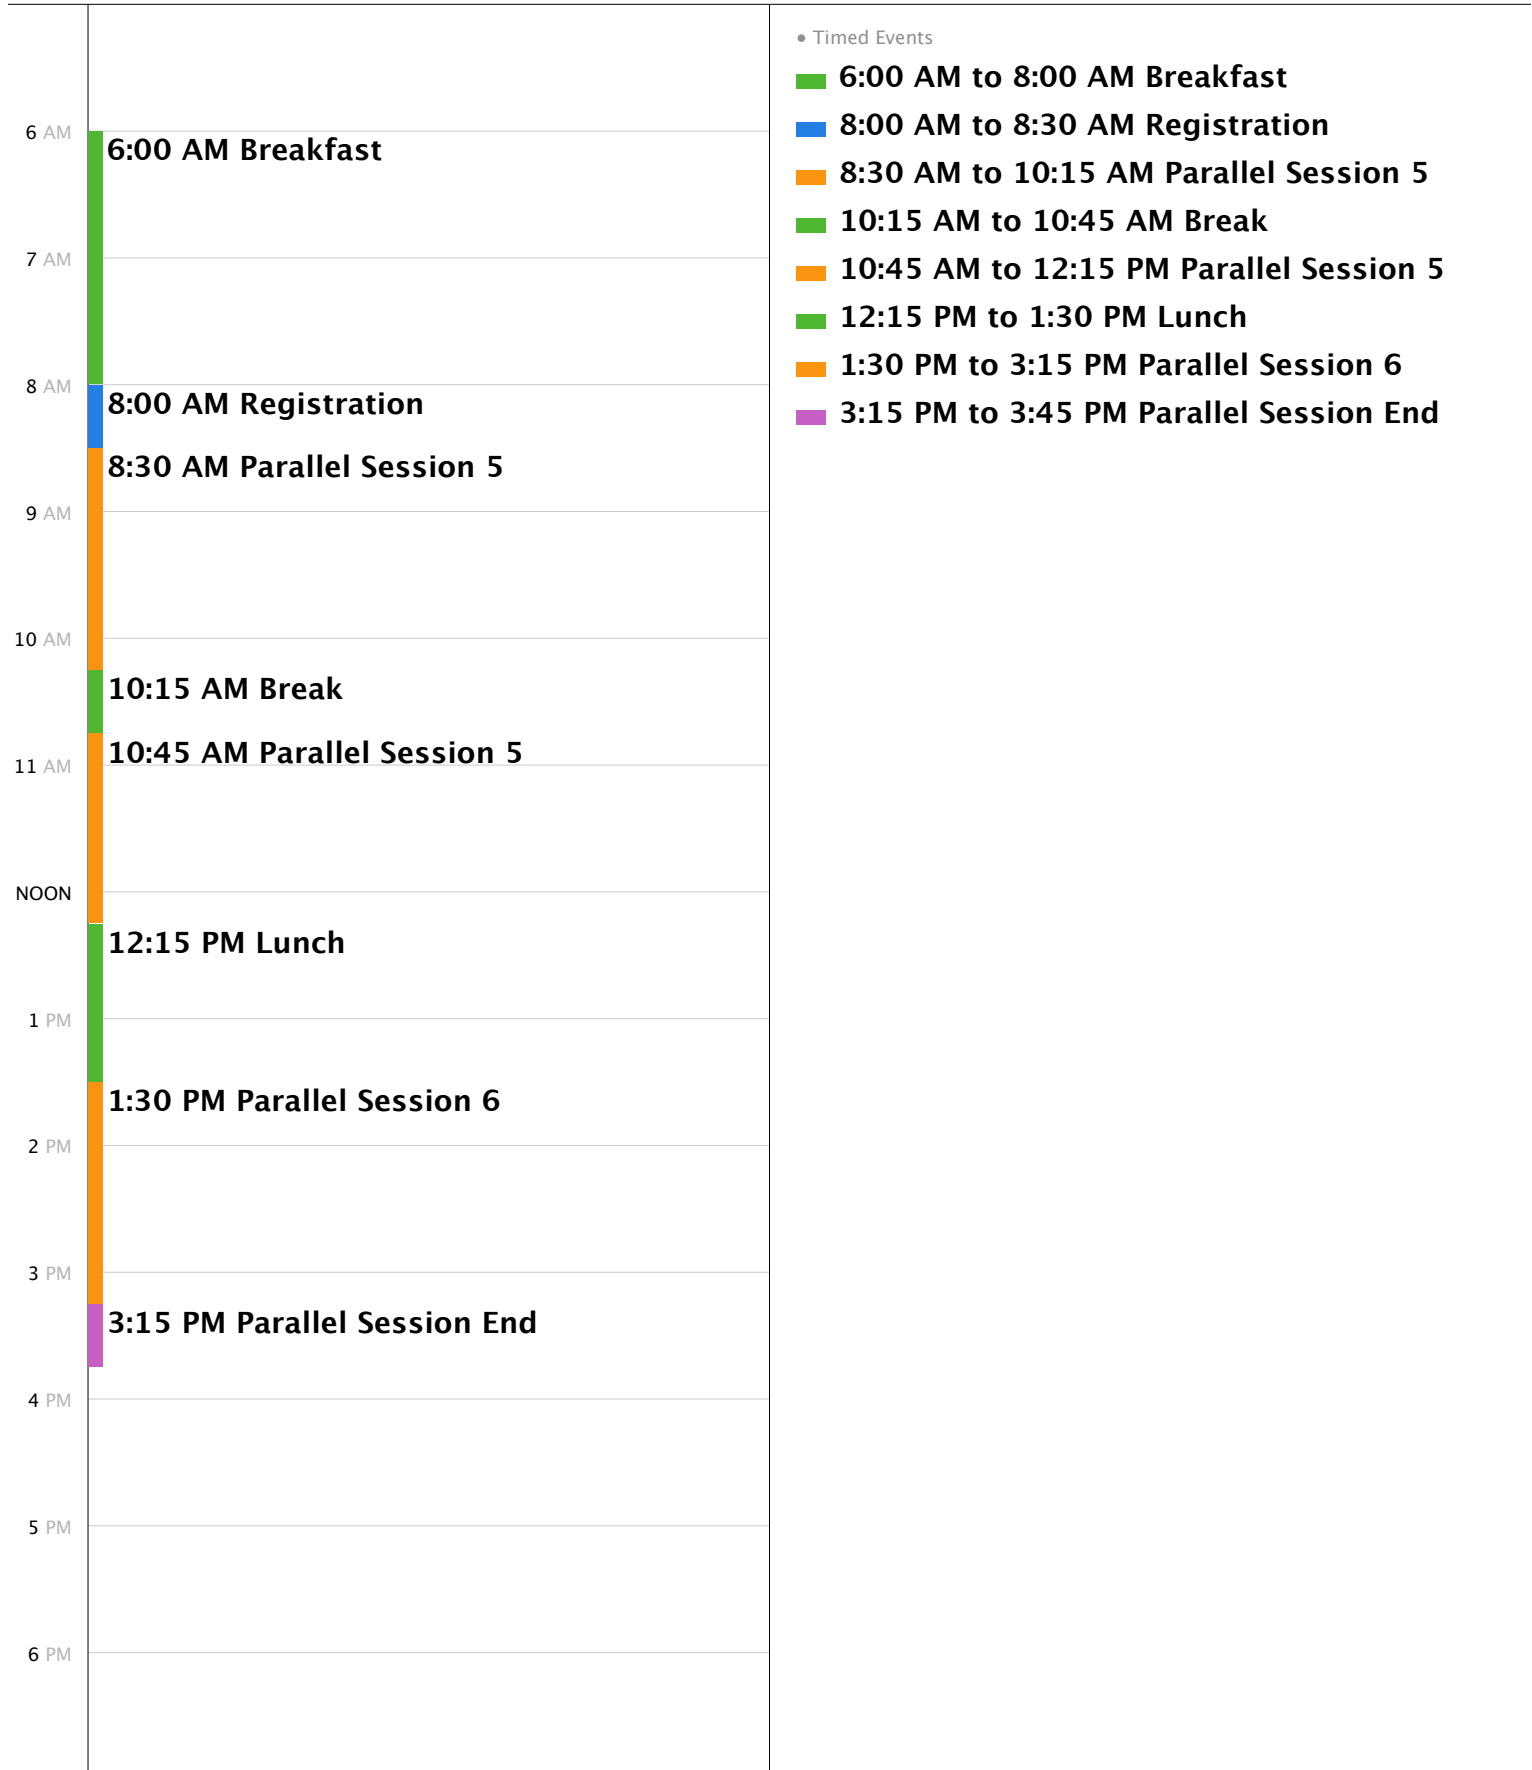

Wednesday, May 6

Week 18 of 2009

- Parallel Sessions
- Registration
- Management
- Keynotes
- Preparation
- BF/Lunch/Break
- Social Networks

May 2009							June 2009						
S	M	T	W	T	F	S	S	M	T	W	T	F	S
					1	2		1	2	3	4	5	6
3	4	5	6	7	8	9	7	8	9	10	11	12	13
10	11	12	13	14	15	16	14	15	16	17	18	19	20
17	18	19	20	21	22	23	21	22	23	24	25	26	27
24	25	26	27	28	29	30	28	29	30				
31													

Thursday, May 7

Week 19 of 2009

- Parallel Sessions
- Registration
- Management
- Keynotes
- Preparation
- BF/Lunch/Break
- Social Networks

May 2009							June 2009							
S	M	T	W	T	F	S	S	M	T	W	T	F	S	
					1	2			1	2	3	4	5	6
3	4	5	6	7	8	9	7	8	9	10	11	12	13	
10	11	12	13	14	15	16	14	15	16	17	18	19	20	
17	18	19	20	21	22	23	21	22	23	24	25	26	27	
24	25	26	27	28	29	30	28	29	30					
31														

Friday, May 8

Week 19 of 2009

- Parallel Sessions
- Registration
- Management
- Keynotes
- Preparation
- BF/Lunch/Break
- Social Networks

May 2009							June 2009						
S	M	T	W	T	F	S	S	M	T	W	T	F	S
					1	2		1	2	3	4	5	6
3	4	5	6	7	8	9	7	8	9	10	11	12	13
10	11	12	13	14	15	16	14	15	16	17	18	19	20
17	18	19	20	21	22	23	21	22	23	24	25	26	27
24	25	26	27	28	29	30	28	29	30				
31													

Saturday, May 9

Week 19 of 2009

- Parallel Sessions
- Registration
- Management
- Keynotes
- Preparation
- BF/Lunch/Break
- Social Networks

May 2009							June 2009						
S	M	T	W	T	F	S	S	M	T	W	T	F	S
					1	2		1	2	3	4	5	6
3	4	5	6	7	8	9	7	8	9	10	11	12	13
10	11	12	13	14	15	16	14	15	16	17	18	19	20
17	18	19	20	21	22	23	21	22	23	24	25	26	27
24	25	26	27	28	29	30	28	29	30				
31													